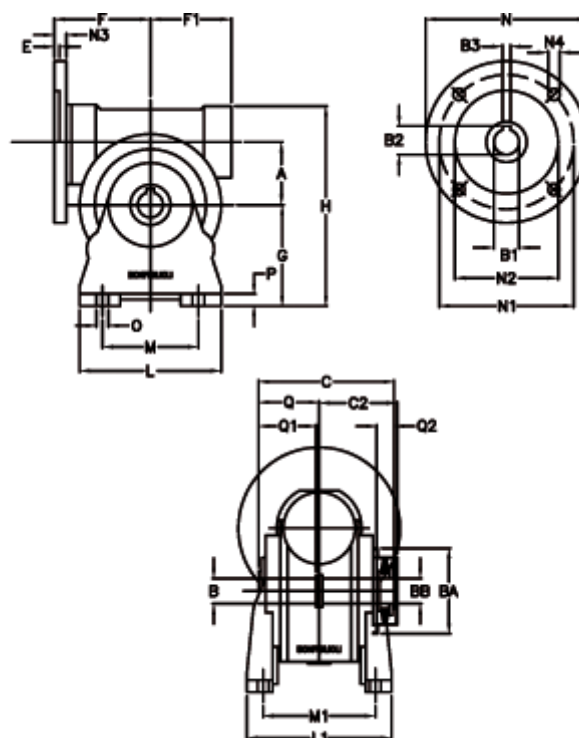

Article number: 390204901023336

Description: Worm Gear with Torque Limiter
VF 49-L2-A-10 P80B14

Measures

a = 49.50	C2 = 63,5	L1 = 124.0	O = 8.5
B = 25	Description = VF 49A-xx-80B14	m = 63	P = 12
B1 E7 = 19	E = 3.0	M1 = 98.5	Q = 51.0
B2 = 21.8	F = 70	N = 120	Q1 = 41
B3 H9 = 6	F1 = 63	N1 = 100	Q2 = 15
BA = 63	g = 82	N2 = 80	
BB H7 = 14	H = 162	N3 = 10.0	
C = 105	L = 110	N4 = 7	